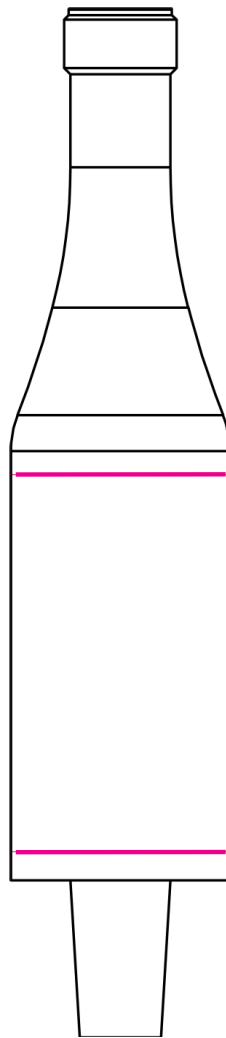

CUSTOM BRANDED TAP HANDLE

WHITE WINE

Printable Area

Front/Back

Specifications

Dimensions: 8.25" x 1.75"

Print Area:

Printable Surfaces: 2

Material: Maple

Ink: CMYK Vinyl Decal

Artwork: .ai or .eps file;
.png minimum 300
dpi resolution

Finishes

White X919261-BR

Black X919262-BR

Natural X919263-BR

Custom colours & finishes available upon request.